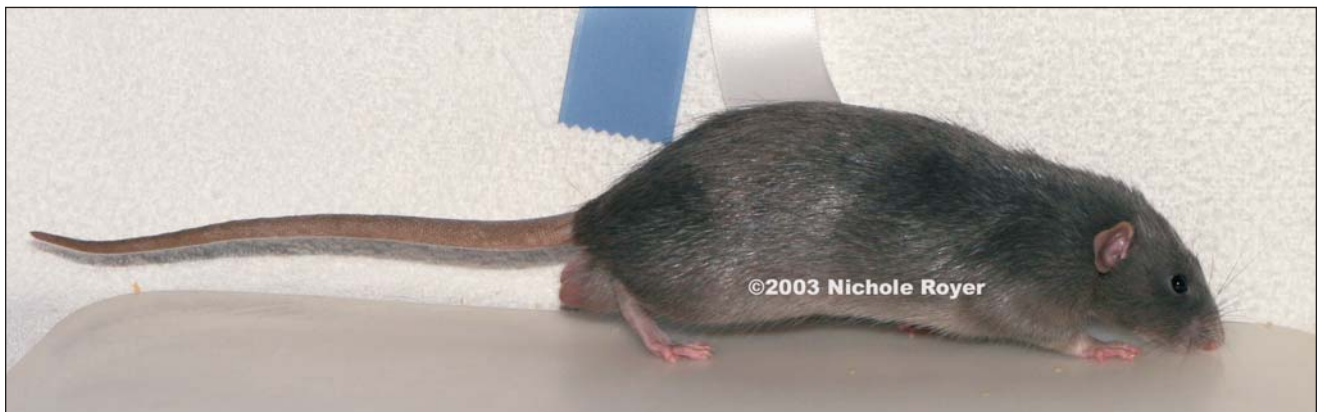

What is the Judge Looking For?

GENERAL DESCRIPTION – Rats should have a long racy body maintained in good weight, large bold eyes, long clean head showing breadth and length, large ears, long tapering tail, and an average length of 8–10 inches.

Long racy body
maintained in good
weight.

Black Self Satin Rat.

Large bold eyes.

Long clean head showing breadth and length.

Large ears.

Black Self Satin Rat.

Long tapering tail, and an average body length of 8–10 inches.

Russian Blue Self Dumbo.