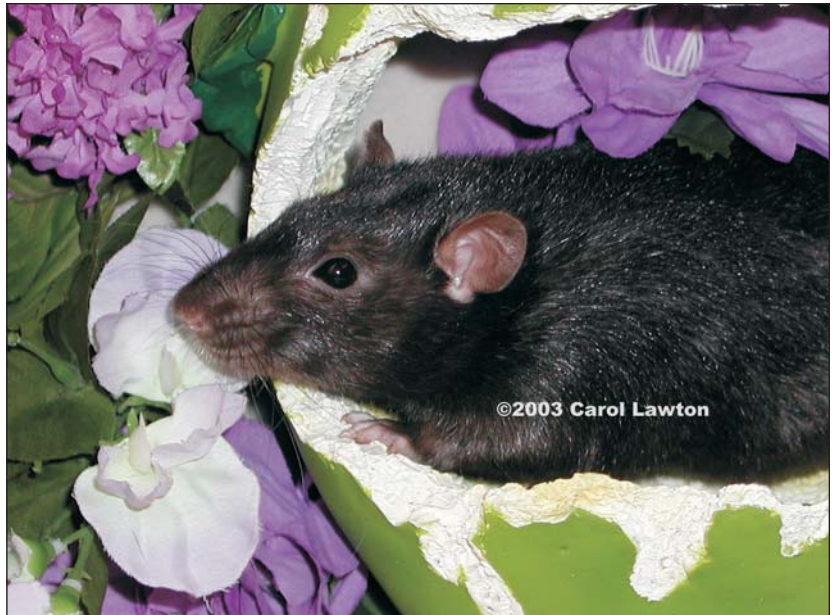

What is the Judge Looking For?

GENERAL DESCRIPTION – Rats should have a long racy body maintained in good weight, large bold eyes, long clean head showing breadth and length, large ears, long tapering tail, and an average length of 8–10 inches.

Long racy body
maintained in good
weight.

Black Self Satin Rat.

Large bold eyes.

Long clean head showing breadth and length.

Large ears.

Black Self Satin Rat.

Long tapering tail, and an average body length of 8–10 inches.

Russian Blue Self Dumbo.